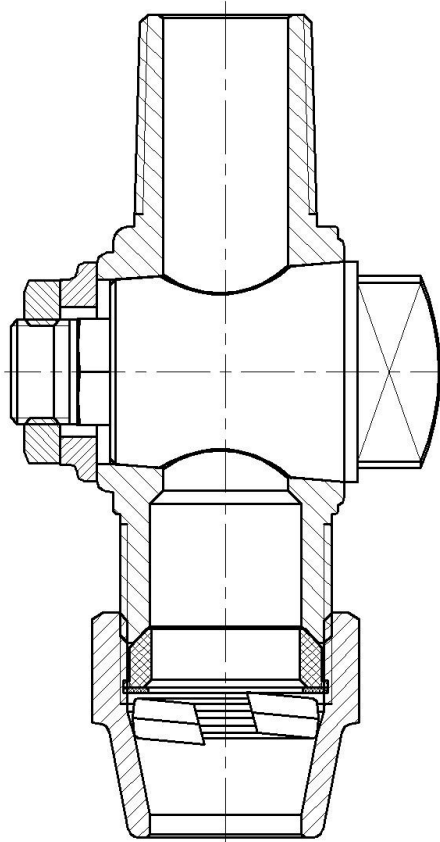

## Submittal Information

United Plug Style Corporation Stop  
AWWA/CC Tapered Thread x Grip Joint Compression (CTS)

Valve Size	Inlet Size	Outlet Size	Weight Lbs.	Length	Part Number
3/4"	3/4"	3/4"	1.65	3-3/4"	CV3PTTG - NL
1"	1"	1"	2.74	4-9/16"	CV4PTTG - NL