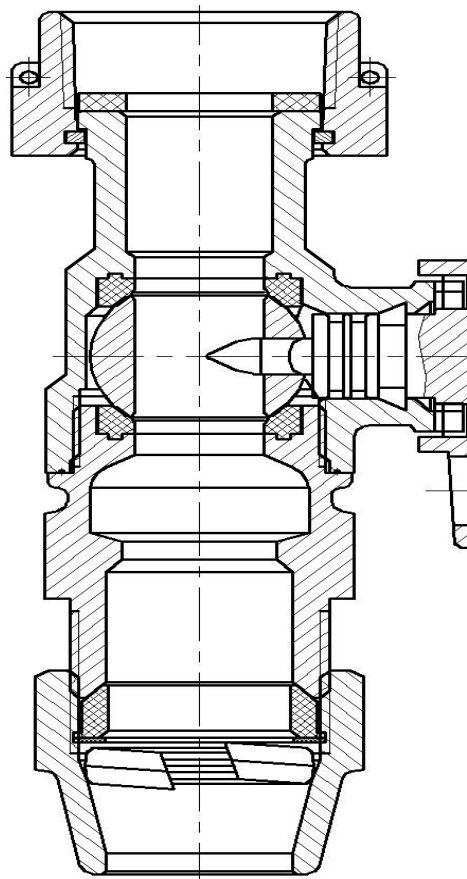

## Submittal Information

United Ball Valve Curb Stop

Grip Joint for Copper or Plastic Tubing (CTS) x Meter Swivel Nut

Inlet Size	Meter Outlet Size	Valve Size	Weight Lbs.	Length	Part Number
3/4"	5/8" x 3/4" & 3/4"	5/8"	1.69	3-29/32"	MV23BLGG - NL
*3/4"	5/8" x 3/4" & 3/4"	3/4"	2.31	3-57/64"	MV3BLGG - NL
1"	1"	3/4"	2.46	3-39/64"	MV34BLGG - NL